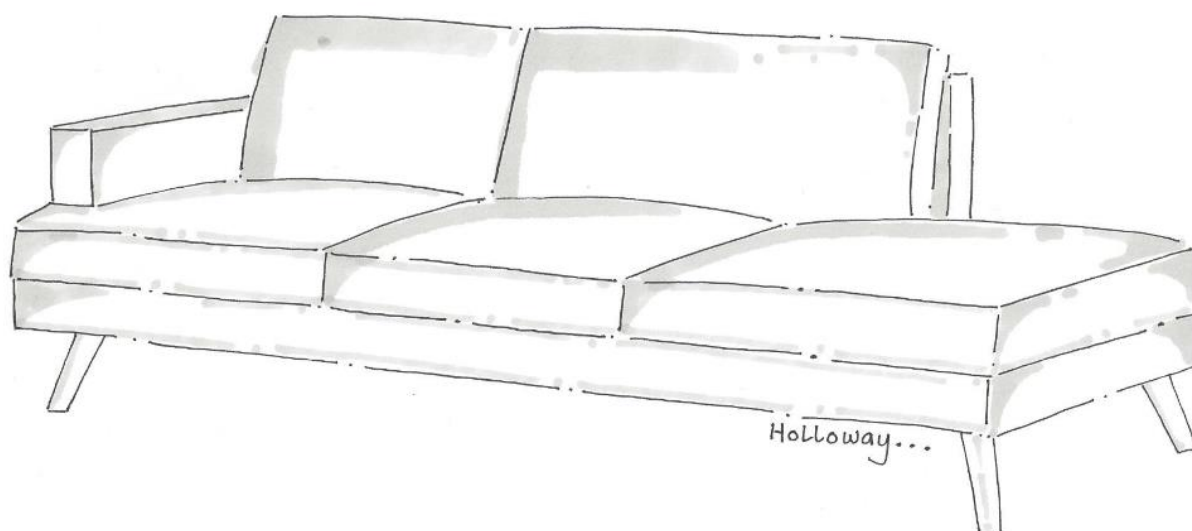

Holloway: Bespoke sofa

						
WF0119 125x70	WF361 130x62	WF5228 C: 120x40	WF4538 150x70	FSC2163. 150X65	WF0418 150x50	WF1210 150X90

www.hillupholstery.co.uk

Hill Upholstery & Design, Unit 3, Curtis Farm, Fobbing SS17 9JJ